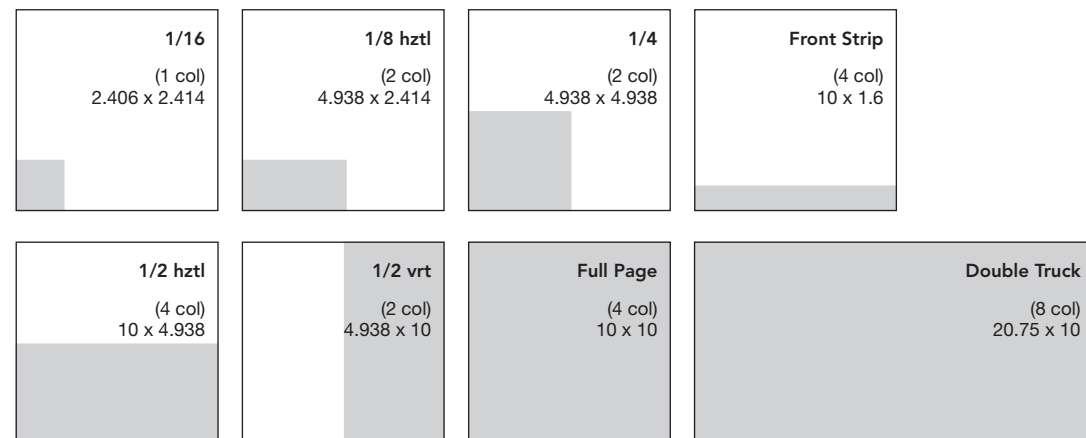

# AD SIZES

Retail Broadsheet	
1 Col =	1.563"
2 Col =	3.250"
3 Col =	4.938"
4 Col =	6.625"
5 Col =	8.313"
6 Col =	10"
13 Col =	21" DT
Full Page Ad Size: 10" x 21.5"	
Double Truck Size: 21" x 21.5"	

Classified Broadsheet	
1 Col =	.950"
2 Col =	1.956"
3 Col =	2.961"
4 Col =	3.967"
5 Col =	4.972"
6 Col =	5.978"
7 Col =	6.983"
8 Col =	7.989"
9 Col =	8.994"
10 Col =	10"
20 Col =	21" DT
Full Page Ad Size: 10" x 21.5"	
Double Truck Size: 21" x 21.5"	

Modular Compact Zones	
1/16 sq =	2.406" x 2.414"
1/8 hztl =	4.938" x 2.414"
1/4 =	4.938" x 4.938"
Front Strip = 10" x 1.6"	
1/2 hztl =	10" x 4.938"
1/2 vrt =	4.938" x 10"
Full Page Ad Size: 10" x 10"	
Double Truck Size: 20.75" x 10"	