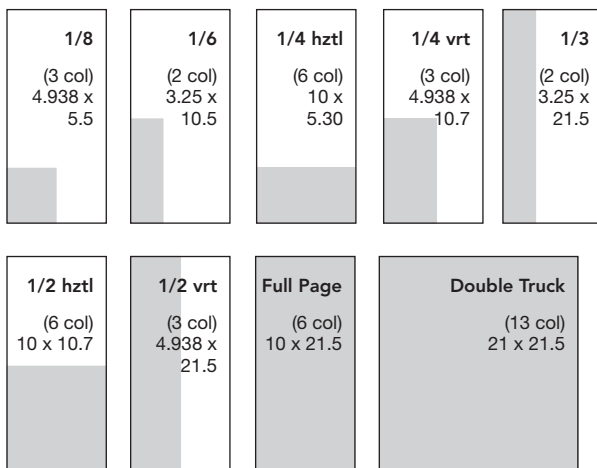

# AD SIZES

Retail Broadsheet	
1 Col =	1.563"
2 Col =	3.250"
3 Col =	4.938"
4 Col =	6.625"
5 Col =	8.313"
6 Col =	10"
13 Col =	21" DT
Full Page Ad Size: 10" x 21.5"	
Double Truck Size: 21" x 21.5"	

Classified Broadsheet	
1 Col =	.950"
2 Col =	1.956"
3 Col =	2.961"
4 Col =	3.967"
5 Col =	4.972"
6 Col =	5.978"
7 Col =	6.983"
8 Col =	7.989"
9 Col =	8.994"
10 Col =	10"
20 Col =	21" DT
Full Page Ad Size: 10" x 21.5"	
Double Truck Size: 21" x 21.5"	

Modular Compact Zones	
1/16 sq =	2.406" x 2.414"
1/8 hztl =	4.938" x 2.414"
1/4 =	4.938" x 4.938"
Front Strip = 10" x 1.6"	
1/2 hztl =	10" x 4.938"
1/2 vrt =	4.938" x 10"
Full Page Ad Size: 10" x 10"	
Double Truck Size: 20.75" x 10"	

Contact your sales representative for more information on ad sizing.

REPUBLIC MEDIA

PART OF THE USA TODAY NETWORK