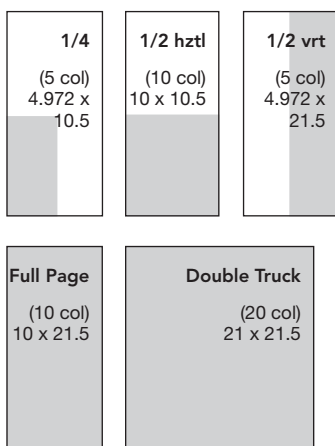

# AD SIZES

Retail Broadsheet	
1 Col =	1.563"
2 Col =	3.250"
3 Col =	4.938"
4 Col =	6.625"
5 Col =	8.313"
6 Col =	10"
13 Col =	21" DT
Full Page Ad Size: 10" x 21.5"	
Double Truck Size: 21" x 21.5"	

Classified Broadsheet	
1 Col =	.950"
2 Col =	1.956"
3 Col =	2.961"
4 Col =	3.967"
5 Col =	4.972"
6 Col =	5.978"
7 Col =	6.983"
8 Col =	7.989"
9 Col =	8.994"
10 Col =	10"
20 Col =	21" DT
Full Page Ad Size: 10" x 21.5"	
Double Truck Size: 21" x 21.5"	

Modular Compact Zones	
1/16 sq =	2.406" x 2.414"
1/8 hztl =	4.938" x 2.414"
1/4 =	4.938" x 4.938"
Front Strip = 10" x 1.6"	
1/2 hztl =	10" x 4.938"
1/2 vrt =	4.938" x 10"
Full Page Ad Size: 10" x 10"	
Double Truck Size: 20.75" x 10"	

Contact your sales representative for more information on ad sizing.

REPUBLIC MEDIA

PART OF THE USA TODAY NETWORK